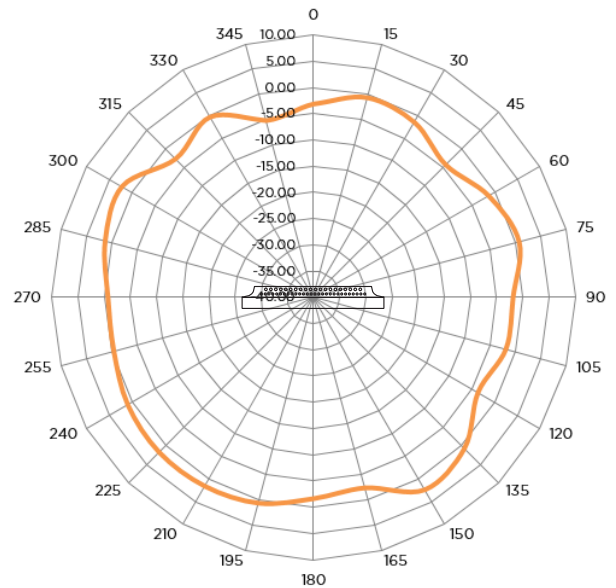

## 2.4 GHz Spectrum Pattern

A. Overhead View

B. Vented Side View

C. Solid Side View

# Wi-Fi Antenna Propagation Patterns

Araknis Wireless Access Points  
AN-500-AP-I-AC

## 5.0 GHz Spectrum Pattern

A. Overhead View

B. Vented Side View

C. Solid Side View