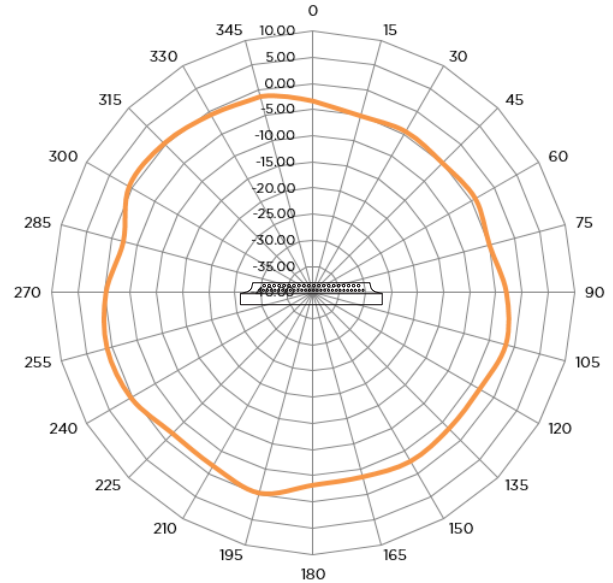

# Wi-Fi Antenna Propagation Patterns

Araknis Wireless Access Points  
AN-500-AP-I-AC

## 2.4 GHz Spectrum Pattern

A. Overhead View

B. Vented Side View

C. Solid Side View

## 5.0 GHz Spectrum Pattern

A. Overhead View

B. Vented Side View

C. Solid Side View