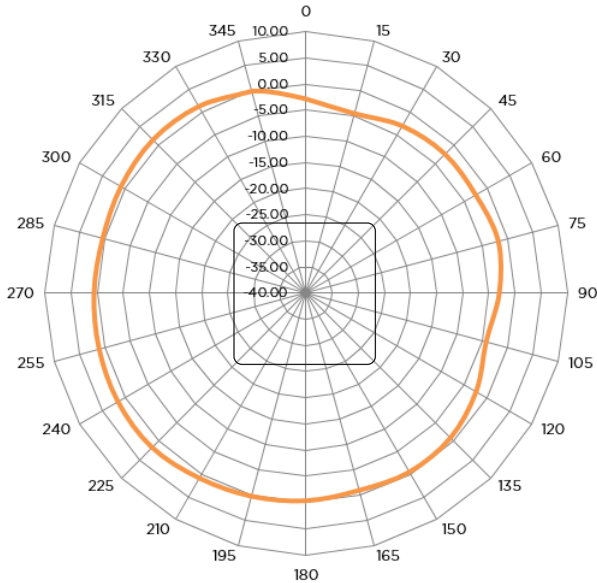

# Wi-Fi Antenna Propagation Patterns

Araknis Wireless Access Points  
AN-500-AP-I-AC

## 2.4 GHz Spectrum Pattern

A. Overhead View

B. Vented Side View

C. Solid Side View

## 5.0 GHz Spectrum Pattern

A. Overhead View

B. Vented Side View

C. Solid Side View