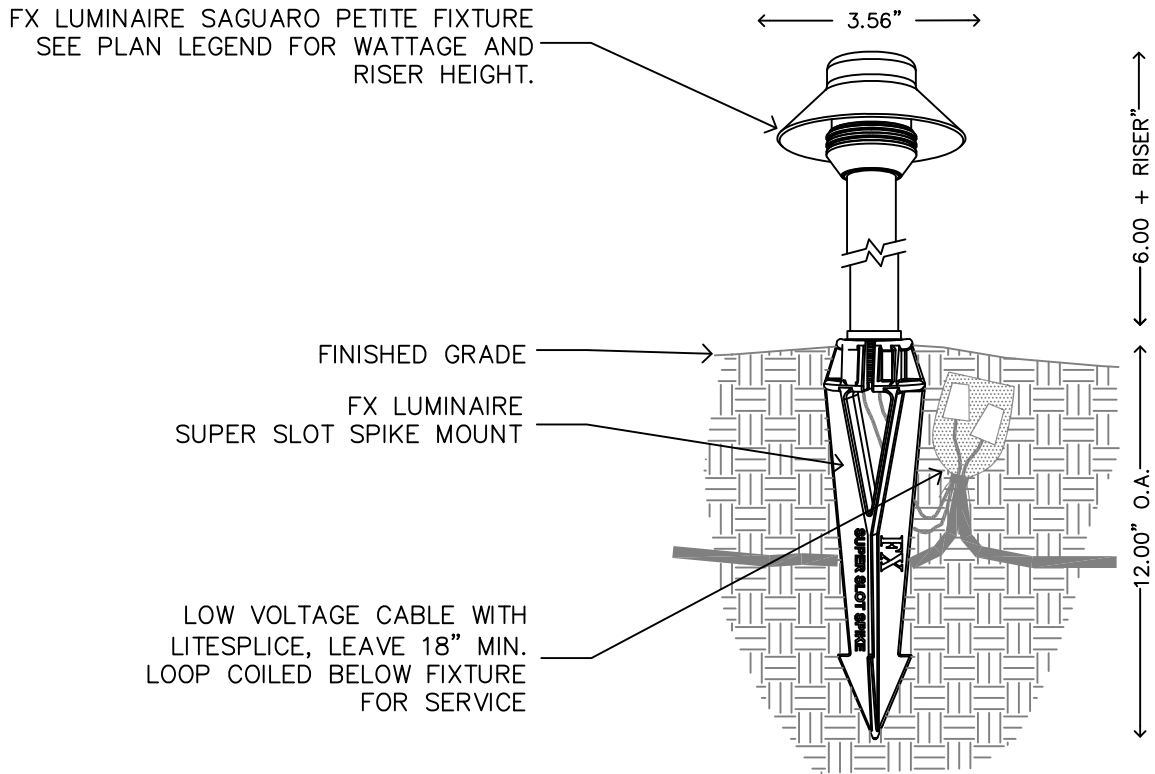

FX LUMINAIRE SAGUARO PETITE FIXTURE, AS WITH ANY PATH LIGHT LOCATE IN PLANTER AREAS ONLY. DO NOT INSTALL IN OPEN TURF AREAS WITHOUT FOOTER WITH PROTECTIVE PAD.

SECTION/ELEVATION

SAGUARO PETITE(SP)
SUPER SLOT STAKE

NOT TO SCALE

FX LUMINAIRE DETAIL