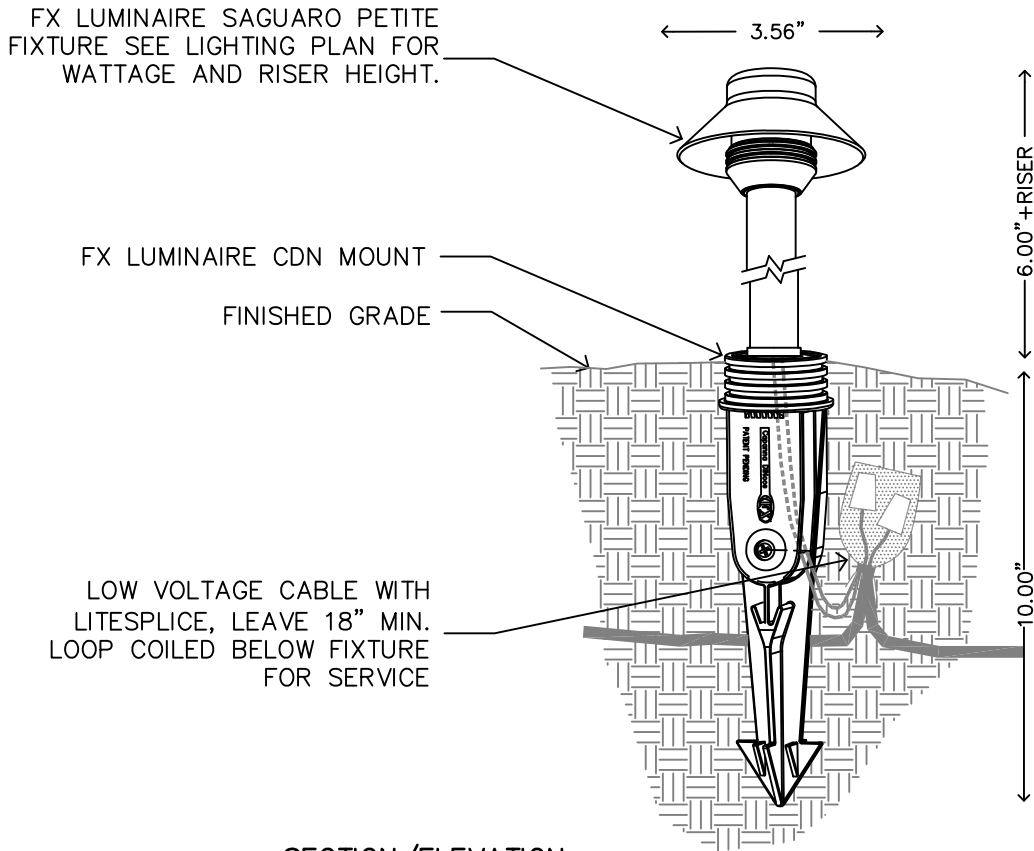

FX LUMINAIRE SAGUARO PETITE FIXTURE, AS WITH ANY PATH LIGHT LOCATE IN PLANTER AREAS ONLY. DO NOT INSTALL IN OPEN TURF AREAS WITHOUT FOOTER WITH PROTECTIVE PAD.

SECTION/ELEVATION

XX SAGUARO PETITE(SP)
 CDN MOUNT

NOT TO SCALE FX LUMINAIRE DETAIL