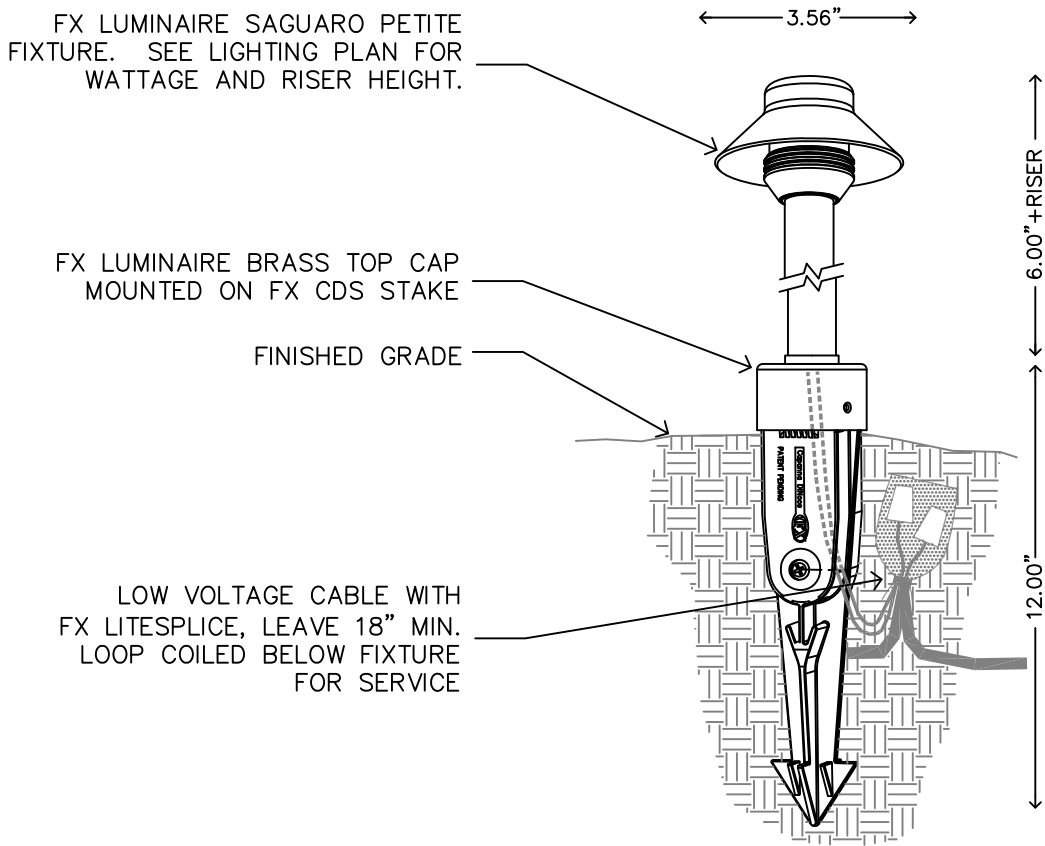

FX LUMINAIRE SAGUARO PETITE FIXTURE, AS WITH ANY PATH LIGHT LOCATE IN PLANTER AREAS ONLY. DO NOT INSTALL IN OPEN TURF AREAS WITHOUT FOOTER WITH PROTECTIVE PAD.

SECTION/ELEVATION

XX SAGUARO PETITE(SP)
 SUPER J-BOX MOUNT
 NOT TO SCALE FX LUMINAIRE DETAIL