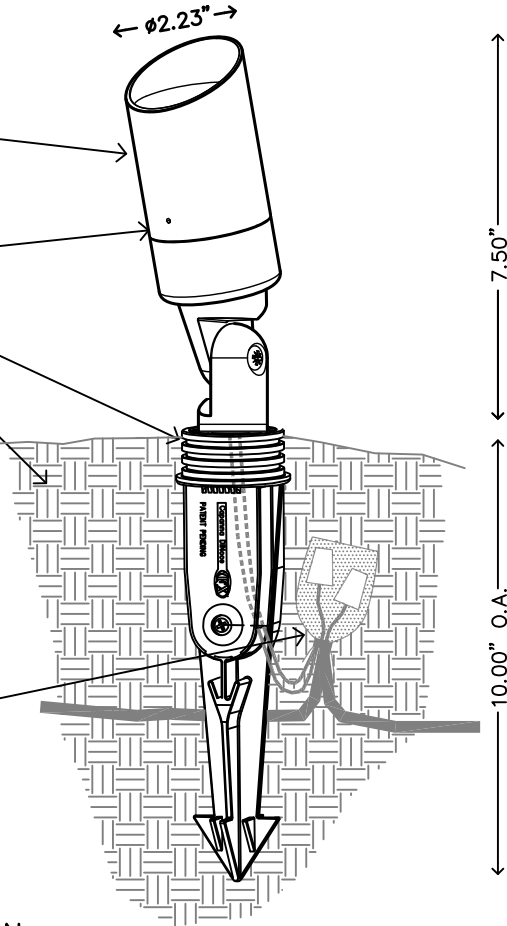

FX LUMINAIRE MACCHIA ULTIMO FIXTURE
SEE PLAN LEGEND FOR WATTAGE, BEAM
SPREAD AND ACCESSORIES

AIM FIXTURE A MINIMUM OF 10°
OFF VERTICAL TO ALLOW WATER
AND DIRT TO DRAIN OFF LENS CAP

FX LUMINAIRE CDN MOUNT

FINISHED GRADE

LOW VOLTAGE CABLE WITH
LITESPLICE, LEAVE 18" MIN.
LOOP COILED BELOW FIXTURE
FOR SERVICE

SECTION/ELEVATION

XX

MACCHIA ULTIMO(MU) CDN MOUNT

NOT TO SCALE

FX LUMINAIRE DETAIL