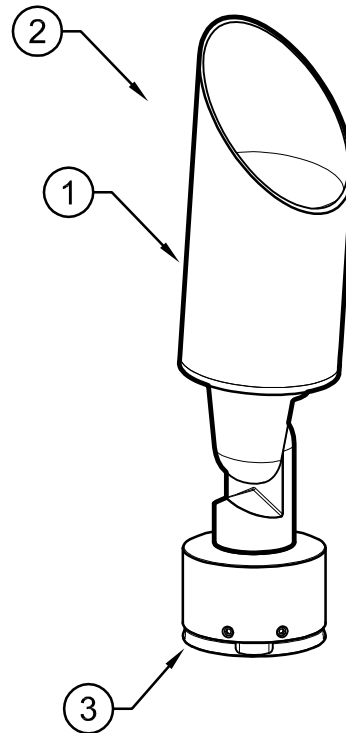

DETAIL LEGEND:

- ① FX LUMINAIRE LR FIXTURE. SEE PLAN LEGEND FOR WATTAGE, BEAM SPREAD AND ACCESSORIES.
- ② AIM FIXTURE A MINIMUM OF 10° OFF VERTICAL TO ALLOW WATER AND DIRT TO DRAIN OFF LENS CAP.
- ③ FX LUMINAIRE VERSABOX

FX LUMINAIRE

1940 Diamond Street
San Marcos, CA 92078
Main: 760-744-5240
Technical Support: 760-591-7383
www.fxI.com

NOTES:

- A. INSTALLATION TO BE COMPLETED IN ACCORDANCE WITH MANUFACTURER'S SPECIFICATIONS.
- B. ACCEPTS 10-15 VOLTS - AC OR DC
- C. SEE PLAN LEGEND FOR LED BOARD OPTION, BEAM SPREADS, AND ACCESSORIES.
- D. ALWAYS REFER TO FX PRODUCT INSTALLATION NOTES PRIOR TO INSTALLATION.

LR UP LIGHT VERSABOX MOUNT

FXLuminaire.

NOT TO SCALE