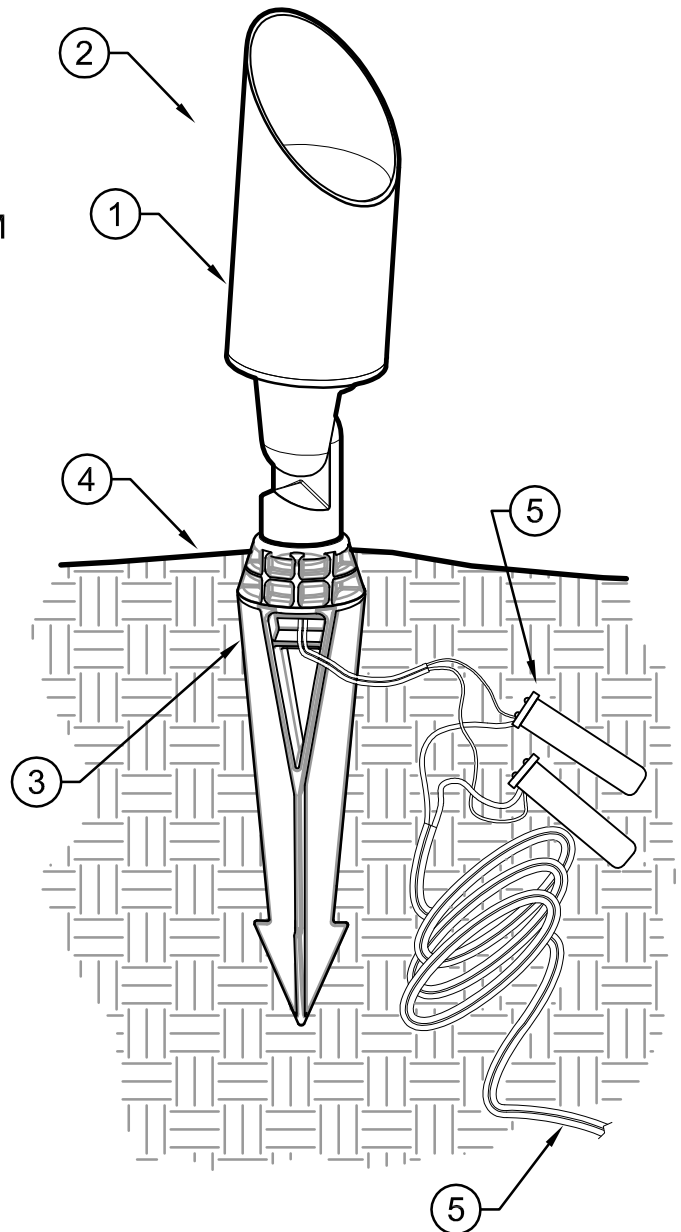

DETAIL LEGEND:

- ① FX LUMINAIRE LR FIXTURE. SEE PLAN LEGEND FOR WATTAGE, BEAM SPREAD AND ACCESSORIES.
- ② AIM FIXTURE A MINIMUM OF 10° OFF VERTICAL TO ALLOW WATER AND DIRT TO DRAIN OFF LENS CAP.
- ③ FX LUMINAIRE SUPER SLOT SPIKE MOUNT.
- ④ FINISHED GRADE.
- ⑤ DIRECT BURY, UF/UL, COPPER, LOW VOLTAGE CABLE WITH WATERPROOF CONNECTION. LEAVE 18" [46 CM] MINIMUM WIRE LOOP COILED BELOW FIXTURE FOR SERVICE.

FX LUMINAIRE

1940 Diamond Street
San Marcos, CA 92078
Main: 760-744-5240
Technical Support: 760-591-7383
www.fxI.com

NOTES:

- A. INSTALLATION TO BE COMPLETED IN ACCORDANCE WITH MANUFACTURER'S SPECIFICATIONS.
- B. ACCEPTS 10-15 VOLTS - AC OR DC
- C. SEE PLAN LEGEND FOR LED BOARD OPTION, BEAM SPREADS, AND ACCESSORIES.
- D. ALWAYS REFER TO FX PRODUCT INSTALLATION NOTES PRIOR TO INSTALLATION.

LR UP LIGHT SUPER SLOT SPIKE MOUNT

FXLuminaire.

NOT TO SCALE