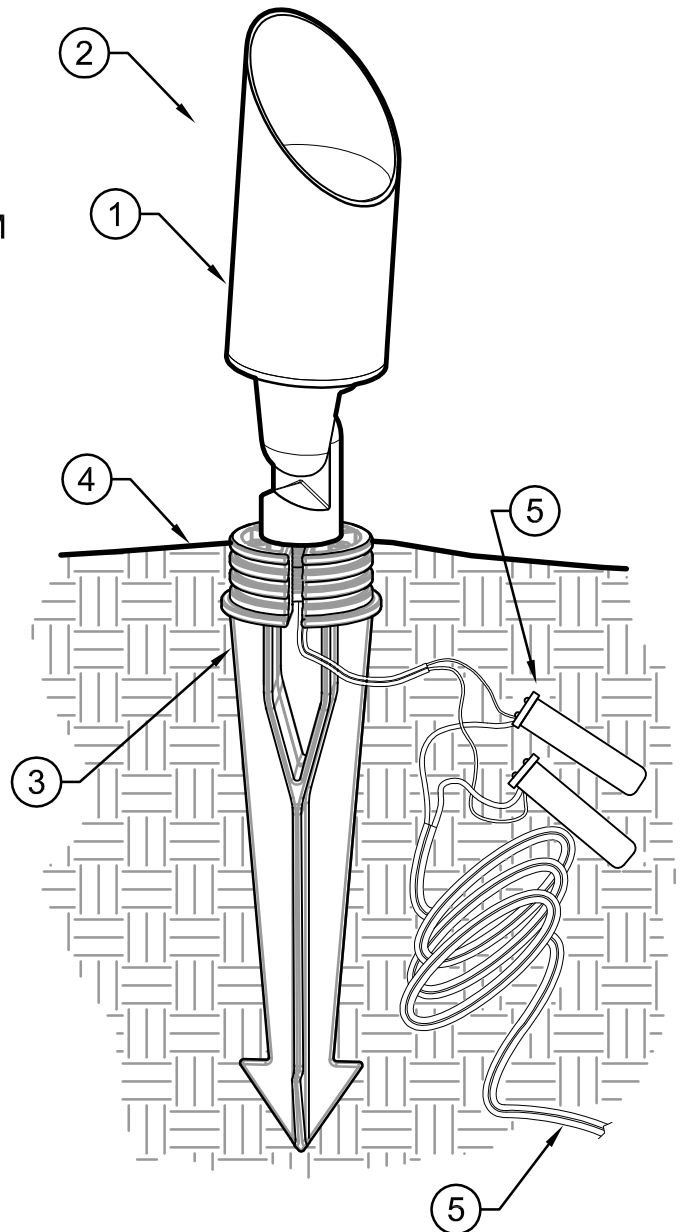

DETAIL LEGEND:

- ① FX LUMINAIRE LR FIXTURE. SEE PLAN LEGEND FOR WATTAGE, BEAM SPREAD AND ACCESSORIES.
- ② AIM FIXTURE A MINIMUM OF 10° OFF VERTICAL TO ALLOW WATER AND DIRT TO DRAIN OFF LENS CAP.
- ③ FX LUMINAIRE LONG SLOT SPIKE.
- ④ FINISHED GRADE.
- ⑤ DIRECT BURY, UF/UL, COPPER, LOW VOLTAGE CABLE WITH WATERPROOF CONNECTION. LEAVE 18" [46 CM] MINIMUM WIRE LOOP COILED BELOW FIXTURE FOR SERVICE.

FX LUMINAIRE

1940 Diamond Street
San Marcos, CA 92078
Main: 760-744-5240
Technical Support: 760-591-7383
www.fxI.com

NOTES:

- A. INSTALLATION TO BE COMPLETED IN ACCORDANCE WITH MANUFACTURER'S SPECIFICATIONS.
- B. ACCEPTS 10-15 VOLTS - AC OR DC
- C. SEE PLAN LEGEND FOR LED BOARD OPTION, BEAM SPREADS, AND ACCESSORIES.
- D. ALWAYS REFER TO FX PRODUCT INSTALLATION NOTES PRIOR TO INSTALLATION.

LR UP LIGHT LONG SPIKE MOUNT

FXLuminaire.

NOT TO SCALE