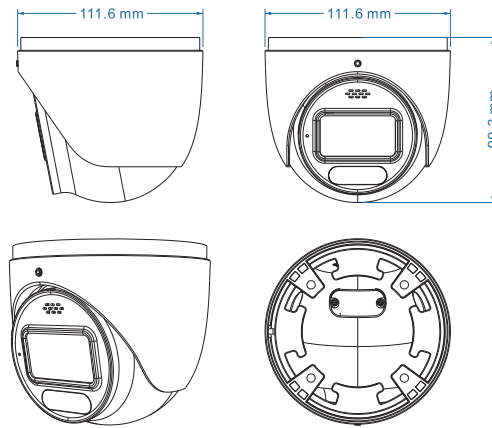

## Dimensions

Unit: mm

Product	LUM-820-IP-TFH(W/B)
Image Snapshot	Yes
Streams	Main Stream: H.265+ / H.265 / H.264+ / H.264 Sub/Third: H.265+ / H.265 / H.264+ / H.264 / MJPEG
Main Stream	8MP/6MP/4MP/2K/1080P (60Hz : 1 - 30fps; 50Hz: 1 - 25fps)
Sub Stream	1080P (60Hz/50Hz: 1 - 15fps), 720P, D1, 640 x 360 (60Hz: 1 - 30fps; 50Hz: 1 - 25fps)
Third Stream	720P (60Hz/50Hz: 1 - 15fps), D1, VGA, 640 x 360, CIF, 480 x 240 (60Hz: 1 - 30fps; 50Hz: - 25fps)
Supported Resolutions	8MP (3840 x 2160), 6MP (3200 x 1800), 4MP (2688 x 1520), 2K (2560 x 1440), 1080P (1920 x 1080), 720P (1280 x 720), D1, VGA (640 x 480), 640 x 360, CIF, 480 x 240
Bit Rate	64Kbps - 12Mbps (VBR / CBR)
Audio Compression	G711A / U
Microphone	1CH built-in microphone
SD Card Support	Built-in micro SD card slot; up to 256GB
Speaker	1CH built-in speaker
Audio Input/Output Connectors	1CH audio input; 1CH audio output
Alarm Contact Inputs/Outputs	1CH alarm input; 1CH alarm output
CVBS Output	No
Reset Button	Yes
Network / Ethernet Desc.	RJ-45 10M/100M self-adaptive Ethernet port
Power over Ethernet	IEEE802.3af PoE
Network Protocol	UDP, IPv4, IPv6, DHCP, NTP, RTSP, RTP, RTCP, PPPoE, DDNS, SMTP, FTP, SNMP, RTMP, HTTP, 802.1x, UPnP, HTTPS, HTTP POST, QoS
Interface Protocol	ONVIF
Browser Support	Chrome, Firefox, Safari, Edge, IE Mode in Edge
Power Consumption	DC12V/PoE, < 12.5W
Outdoor Rating	IP66
Defog	Yes
Certifications	ETL Listed, CE, FCC, NDAA Compliant, ONVIF Conformance
Operating Temperature	-22°F - 149°F (-30°C - 65°C)
Operating Humidity	Less than 95% non-condensing
Storage Temperature	-22°F - 149°F (-30°C - 65°C)
Dimensions (W x H x D)	Φ 4.38 x 3.92in (Φ 111.5 x 99.6mm)
Weight	1.41 lbs (0.64 Kg)