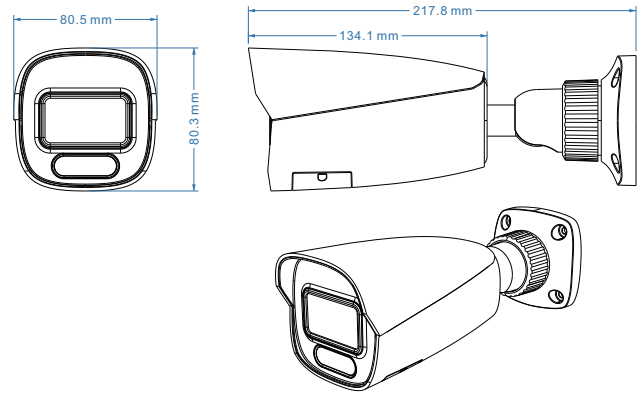

Dimensions

Unit: mm

Product	LUM-820-IP-BFH(W/B)
Image Snapshot	Yes
Streams	Main Stream: H.265+ / H.265 / H.264+ / H.264 Sub/Third: H.265+ / H.265 / H.264+ / H.264 / MJPEG
Main Stream	8MP/6MP/4MP/2K/1080P (60Hz : 1 - 30fps; 50Hz: 1 - 25fps)
Sub Stream	1080P (60Hz/50Hz: 1 - 15fps), 720P, D1, 640 × 360 (60Hz: 1 - 30fps; 50Hz: 1 - 25fps)
Third Stream	720P (60Hz/50Hz: 1 - 15fps), D1, VGA, 640 × 360, CIF, 480 × 240 (60Hz: 1 - 30fps; 50Hz: - 25fps)
Supported Resolutions	8MP (3840 × 2160), 6MP (3200 × 1800), 4MP (2688 × 1520), 2K (2560 × 1440), 1080P (1920 × 1080), 720P (1280 × 720), D1, VGA (640 × 480), 640 × 360, CIF, 480 × 240
Bit Rate	64Kbps - 12Mbps (VBR / CBR)
Audio Compression	G711A / U
Microphone	1CH built-in microphone
SD Card Support	Built-in micro SD card slot; up to 256GB
Speaker	1CH built-in speaker
Audio Input/Output Connectors	1CH audio input; 1CH audio output
Alarm Contact Inputs/Outputs	1CH alarm input; 1CH alarm output
CVBS Output	No
Reset Button	Yes
Network / Ethernet Desc.	RJ-45 10M/100M self-adaptive Ethernet port
Power over Ethernet	IEEE802.3af PoE
Network Protocol	UDP, IPv4, IPv6, DHCP, NTP, RTSP, RTP, RTCP, PPPoE, DDNS, SMTP, FTP, SNMP, RTMP, HTTP, 802.1x, UPnP, HTTPS, HTTP POST, QoS
Interface Protocol	ONVIF
Browser Support	Chrome, Firefox, Safari, Edge, IE Mode in Edge
Power Consumption	DC12V/PoE, < 11.5W
Outdoor Rating	IP66
Defog	Yes
Certifications	ETL Listed, CE, FCC, NDAA Compliant, ONVIF Conformance
Operating Temperature	-22°F - 149°F (-30°C - 65°C)
Operating Humidity	Less than 95% non-condensing
Storage Temperature	-22°F - 149°F (-30°C - 65°C)
Dimensions (W x H x D)	Φ 8.57 × 3.16 x 3.16in (Φ 217.7 × 80.5 x 80.3mm)
Weight	1.49 lbs (0.68 Kg)